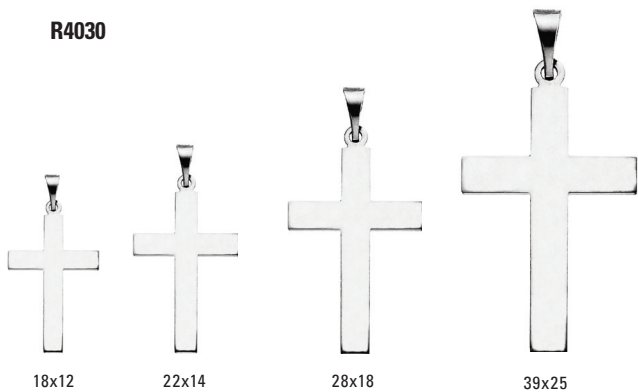

84683
28.7x50.75
14kt, \$2,255
sterling silver, \$139

84692
1- 2.0
25.3x25.3
14kt, \$1,469
sterling silver, \$135

84692
25.3x25.3
14kt, \$1469
sterling silver, \$135

84687
1- 2.0
16x10
14kt, \$519
sterling silver, \$89

84686
16x10
14kt, \$519
sterling silver, \$85

84689
1- 2.0
32x8
14kt, \$755
sterling silver, \$109

84688
32x8
14kt, \$749
sterling silver, \$99

Kit:119
Posh Selling System, \$200

Most items available in any metal quality.

Suggested retail prices based on \$1,600 gold, \$1,700 platinum and \$30 silver. Visit stuller.com for our complete product selections and current pricing. | 897

CROSSES

R4030

	18x12	22x14	28x18	39x25
mm Bail ID	2.6x3.5	2.3x3.25	3x4	2.7x3.5
mm Thickness	0.6	0.6	0.6	0.6
14kt \$	\$105	\$149	\$219	\$365