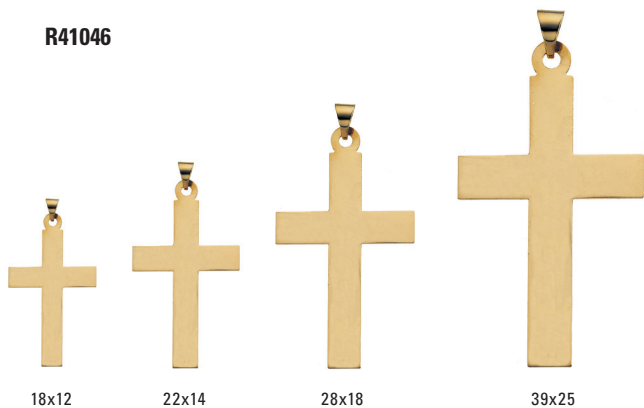

84686
16x10
14kt, \$519
sterling silver, \$85

84689
1- 2.0
32x8
14kt, \$755
sterling silver, \$109

84688
32x8
14kt, \$749
sterling silver, \$99

Kit:119
Posh Selling System, \$200

Most items available in any metal quality.

Suggested retail prices based on \$1,600 gold, \$1,700 platinum and \$30 silver. Visit stuller.com for our complete product selections and current pricing. | 897

CROSSES

R4030

	18x12	22x14	28x18	39x25
mm Bail ID	2.6x3.5	2.3x3.25	3x4	2.7x3.5
mm Thickness	0.6	0.6	0.6	0.6
14kt \$	\$105	\$149	\$219	\$365

R41046

	18x12	22x14	28x18	39x25
mm Bail ID	2.6x2.75	2.7x3.5	2.7x3.75	3x3.25
mm Thickness	0.62	0.62	0.62	0.62
14kt \$	\$145	\$179	\$285	\$465

R16134
21x15
bail ID 2.3x2.75
14kt, \$185
platinum, \$529
sterling silver, \$19