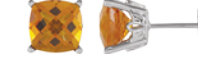

28190
Genuine Checkerboard Citrine Earrings, 7x7mm sterling silver, 48 $175 per pair
Mounting #28190.