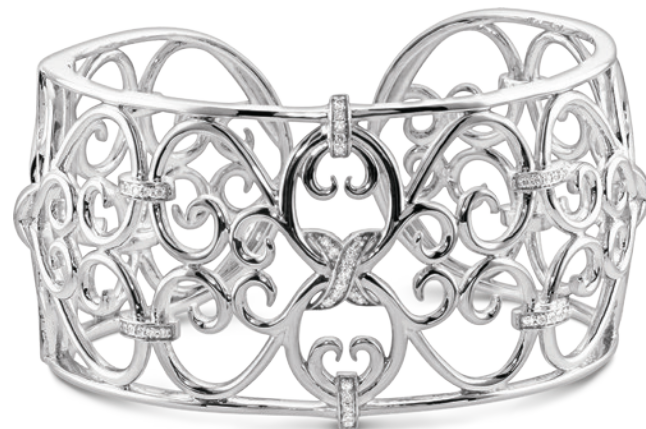

68702
Diamond Cuff Bracelet
½ CTW, sterling silver
33, 11, G-H, 40mm, $1,375
Available only as shown.