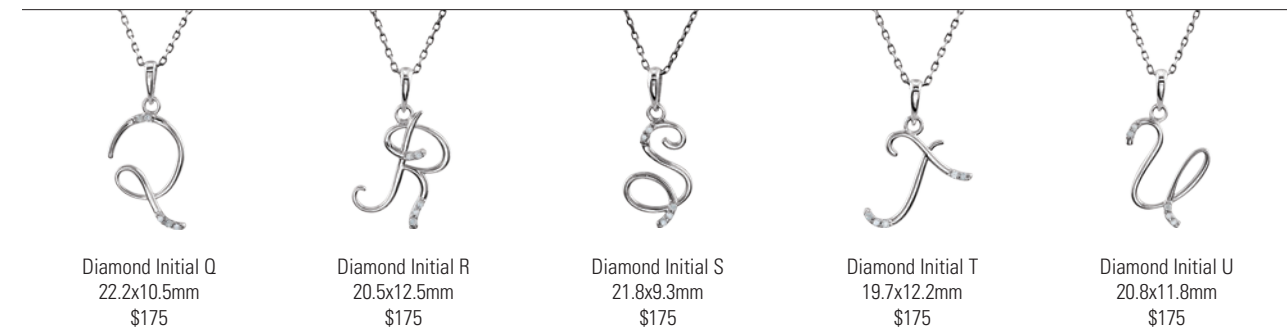

Diamond Initial K 17.8x14.7mm $175
Diamond Initial L 19x8.3mm $175
Diamond Initial M 19.5x18.2mm $175
Diamond Initial N 18x11.5mm $175
Diamond Initial O 15x10.1mm $175
Diamond Initial P 16.2x9.2mm $175