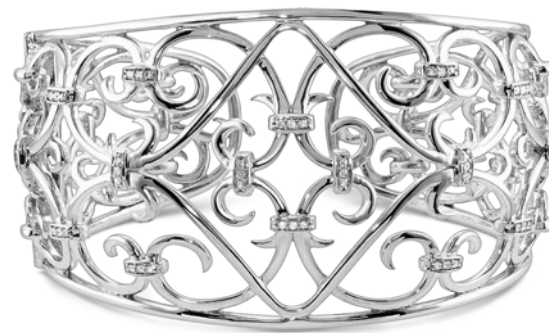

68698
Diamond Cuff Bracelet
¾ CTW, sterling silver
33, 11, G-H, 36.4mm, $1,295
Available only as shown.