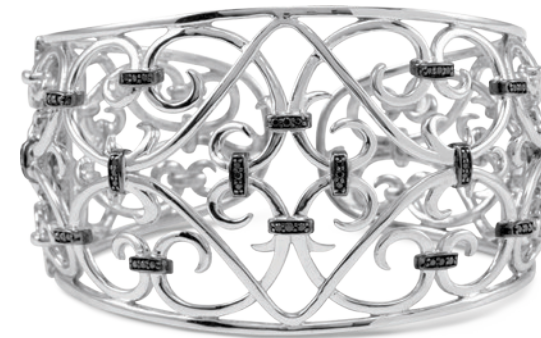

68698
Black Diamond Cuff Bracelet
¼ CTW, sterling silver with black
rhodium plating, 184, 36.4mm, $825
Available only as shown.