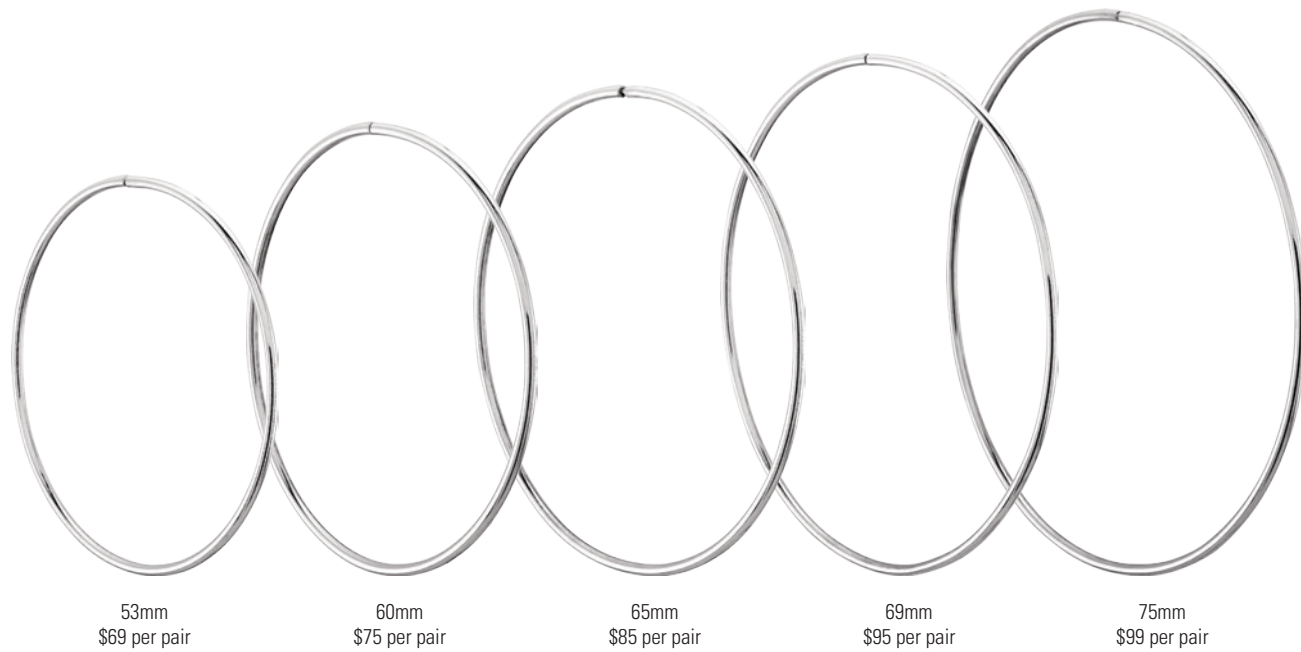

53mm $69 per pair   60mm $75 per pair   65mm $85 per pair   69mm $95 per pair   75mm $99 per pair

20176
Hinged Hoop Earrings, sterling silver

20172
Hinged Hoop Earrings, 2.8mm, sterling silver