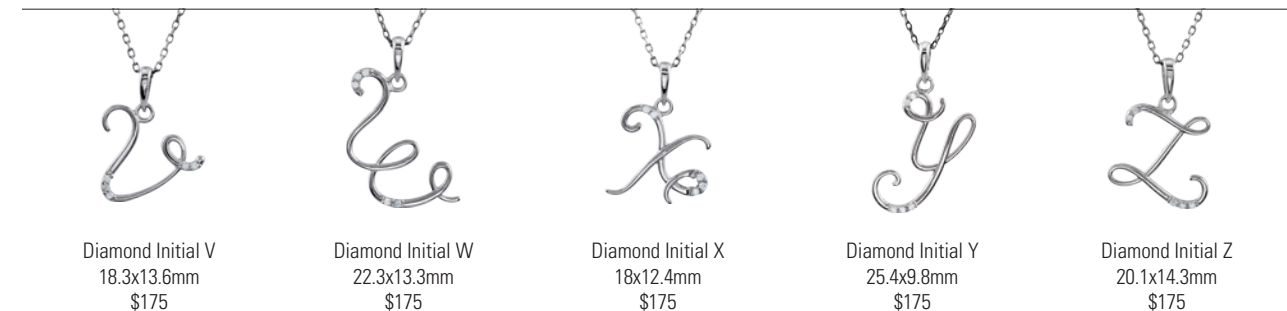

Diamond Initial Q 22.2x10.5mm $175
Diamond Initial R 20.5x12.5mm $175
Diamond Initial S 21.8x9.3mm $175
Diamond Initial T 19.7x12.2mm $175
Diamond Initial U 20.8x11.8mm $175

Diamond Initial V 18.3x13.6mm $175
Diamond Initial W 22.3x13.3mm $175
Diamond Initial X 18x12.4mm $175
Diamond Initial Y 25.4x9.8mm $175
Diamond Initial Z 20.1x14.3mm $175