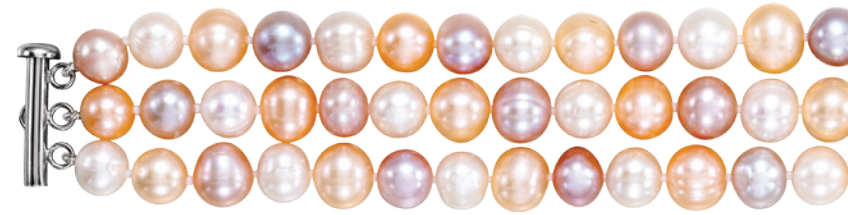

67264 Multi-Color Freshwater Pearl Triple Strand Bracelet, 8-9mm sterling silver, 140, 316, 7.25", $99
Available only as shown.