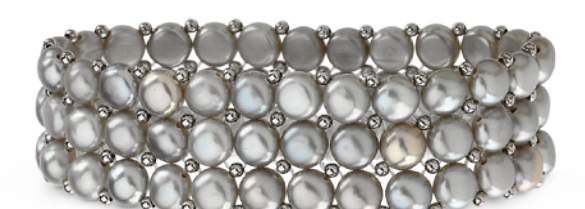

63925
Gray Freshwater Pearl Bracelet 5.5-6mm, sterling silver, 100, 7", $49
Available only as shown.