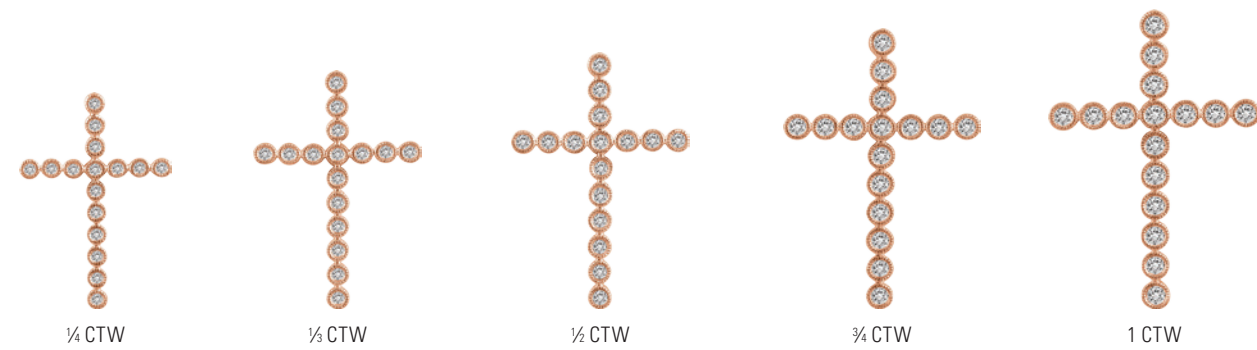

651393
Diamond Cross Pendant
with Hidden Bail
14kt rose, 545, I1, H+

CTW	1/4	1/3	1/2	3/4	1
mm Dimensions	29x20.2	31.9x22.4	33.9x23.5	37x26.1	39x27.6
mm Bail ID	5.3x1.4	5.8x1.5	5.8x1.5	5.9x1.6	7.1x1.6
14kt $	$995	$1,275	$1,519	$2,239	$2,925