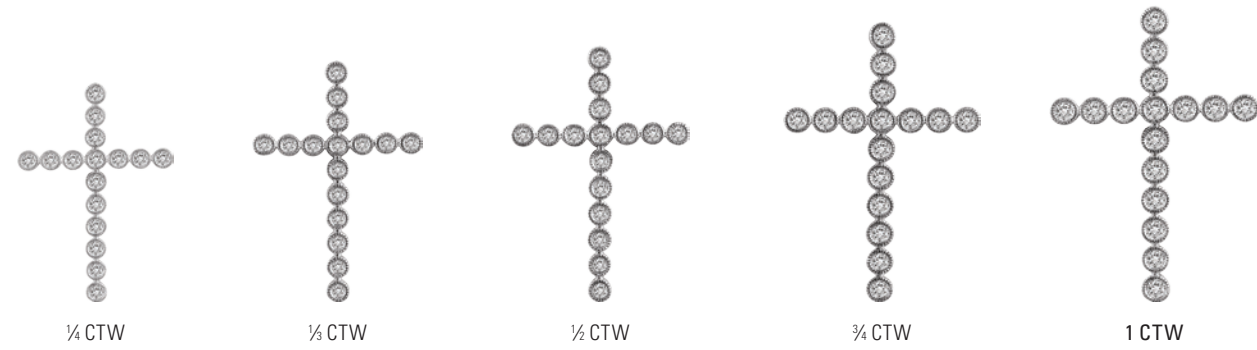

651393
Diamond Cross Pendant
with Hidden Bail
14kt white, 545, I1, H+

CTW	1/4	1/3	1/2	3/4	1
mm Dimensions	29x20.2	31.9x22.4	33.9x23.5	37x26.1	39x27.6
mm Bail ID	5.3x1.4	5.8x1.5	5.8x1.5	5.9x1.6	7.1x1.6
14kt $	$1,005	$1,279	$1,529	$2,249	$2,935