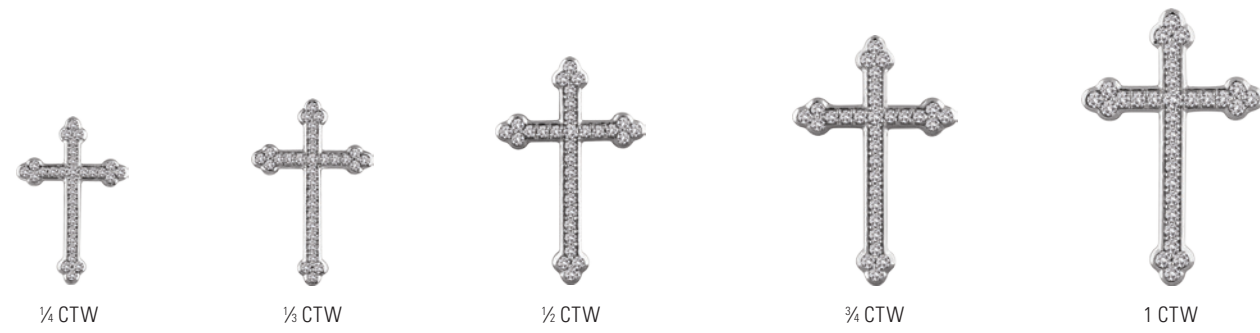

651391
Diamond Cross Pendant
with Hidden Bail
14kt white, 545, I1, H+

CTW	1/4	1/3	1/2	3/4	1
mm Dimensions	22.3x14.6	24.9x16.3	30.2x19.8	33.2x21.9	36.1x23.8
mm Bail ID	4x1.2	4.5x1.5	5.4x1.7	5.8x1.8	6.9x1.9
14kt $	$989	$1,195	$1,589	$2,165	$2,785