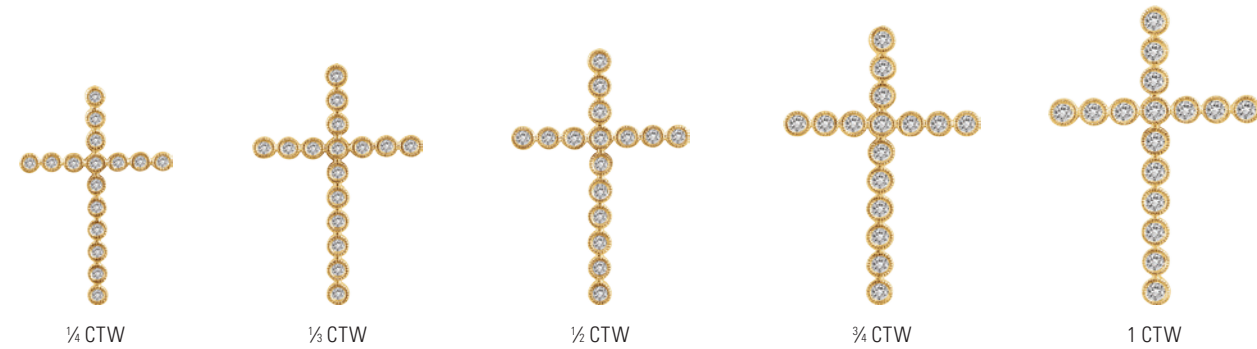

651393
Diamond Cross Pendant
with Hidden Bail
14kt yellow, 545, I1, H+

CTW	1/4	1/3	1/2	3/4	1
mm Dimensions	29x20.2	31.9x22.4	33.9x23.5	37x26.1	39x27.6
mm Bail ID	5.3x1.4	5.8x1.5	5.8x1.5	5.9x1.6	7.1x1.6
14kt $	$999	$1,279	$1,525	$2,245	$2,929