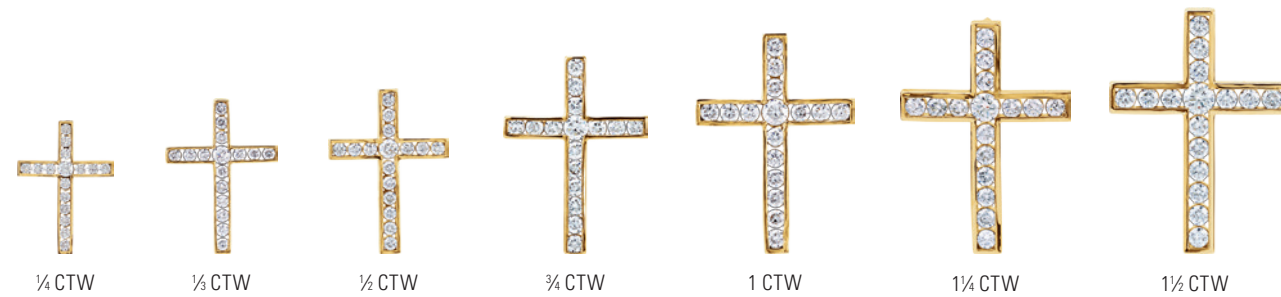

R42310
Diamond Cross Pendant
with Hidden Bail
14kt yellow, 33, I1, G-H
Mounting #R42310.

CTW	1/4	1/3	1/2	3/4	1	1 1/4	1 1/2
mm Dimensions	17.5x12.7	20.5x14.9	21.8x15.8	26.2x18.9	29.2x21.2	31.4x22.6	32.5x23.6
mm Bail ID	1.3x1.3	1.8x1.3	2.3x1.5	2.3x1.5	3x1.7	3.5x1.8	2.5x1.9
14kt $	$739	$975	$1,199	$1,865	$2,779	$3,415	$3,869