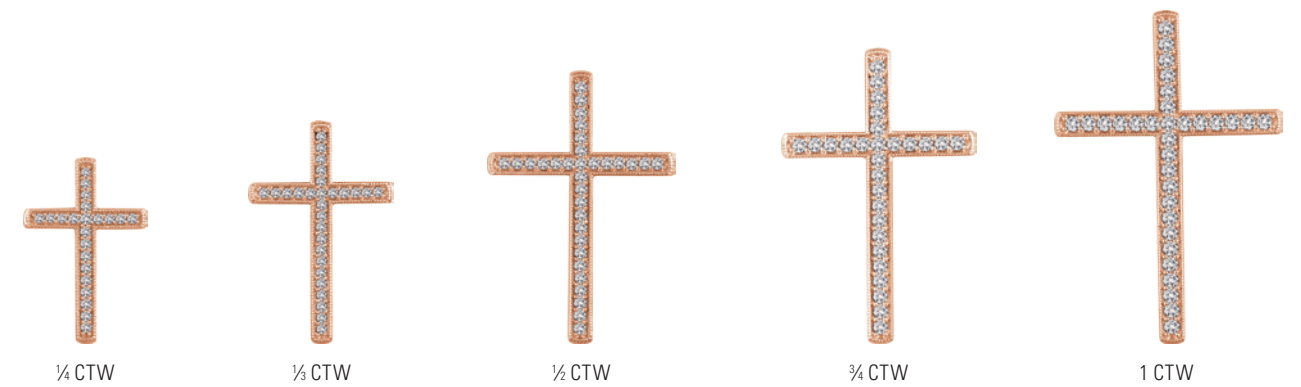

651392
Diamond Cross Pendant
with Hidden Bail
14kt rose, 545, I1, H+

CTW	1/4	1/3	1/2	3/4	1
mm Dimensions	24.7x12.9	29.4x19.3	36.3x25.2	38.8x25.6	44x30
mm Bail ID	4.6x1.3	5.6x1.3	5.7x1.3	6.4x1.5	7.8x1.5
14kt $	$935	$1,215	$1,609	$2,089	$2,575

Necklaces are sold as pendants with chain. Pendants are sold without chain.
See pages 8-81 for our complete line of chains. See pages 969-978 for complete stone information.

Suggested retail prices based on $1,400 gold, $1,600 platinum and $25 silver. Visit stuller.com for our complete product selections and current pricing. | 519