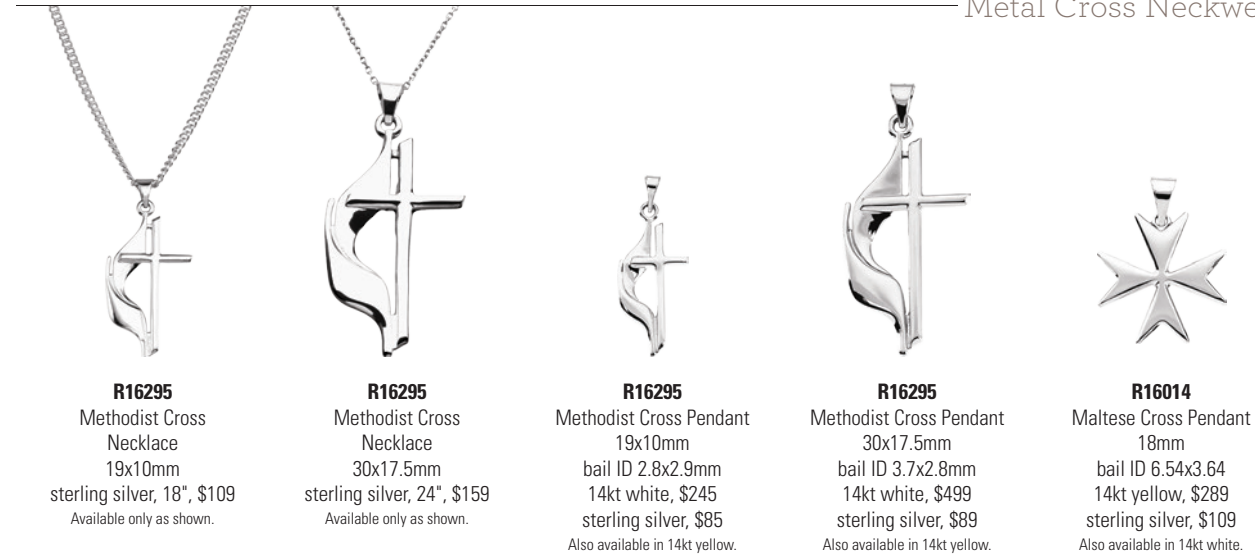

R41154
Cross Pendant
39x26.5mm, bail ID 5.9x3.7mm
14kt yellow, \$879
Available only as shown.

R16259
Cross Pendant
40x25mm, bail ID 5.6x.9mm
sterling silver, \$99
Available only as shown.

R42168
Cross Pendant
49.25x30.5mm, bail ID 4.9x2.6mm
14kt yellow, \$1,539
Also available in 14kt white, sterling silver.

R41217
Cross Pendant
50.75x32.25mm, bail ID 5.8x2.3mm
14kt yellow, \$1,119, sterling silver, \$95
Also available in 14kt white.

Metal Cross Neckwear

A. R45323 | B. R45323 | C. 651343 | D. 651346

Metal Cross Neckwear

R16295
Methodist Cross
Necklace
19x10mm
sterling silver, 18", \$109
Available only as shown.

R16295
Methodist Cross
Necklace
30x17.5mm
sterling silver, 24", \$159
Available only as shown.

R16295
Methodist Cross Pendant
19x10mm
bail ID 2.8x2.9mm
14kt white, \$245
sterling silver, \$85
Also available in 14kt yellow.