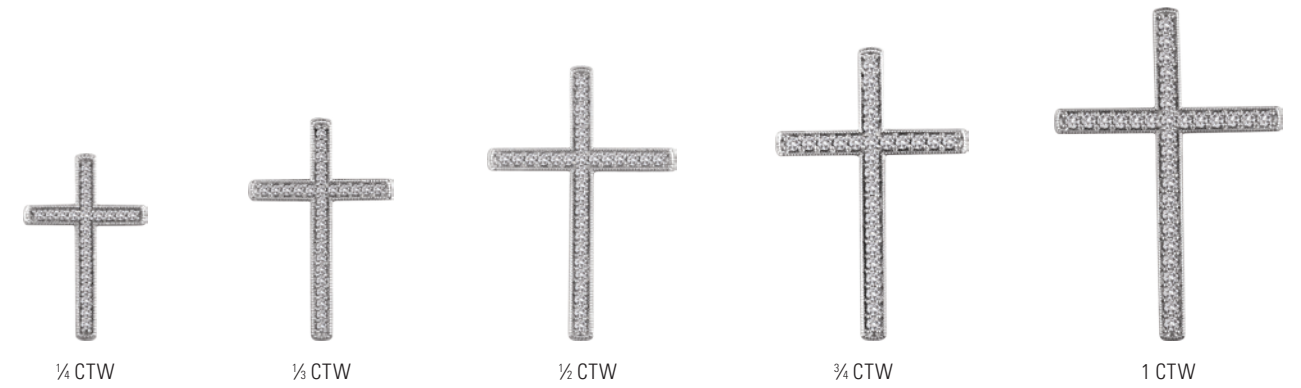

Diamond Cross Neckwear

651392
Diamond Cross Pendant
with Hidden Bail
14kt white, 545, I1, H+

CTW	1/4	1/3	1/2	3/4	1
mm Dimensions	24.7x12.9	29.4x19.3	36.3x25.2	38.8x25.6	44x30
mm Bail ID	4.6x1.3	5.6x1.3	5.7x1.3	6.4x1.5	7.8x1.5
14kt $	$965	$1,259	$1,619	$2,035	$2,585