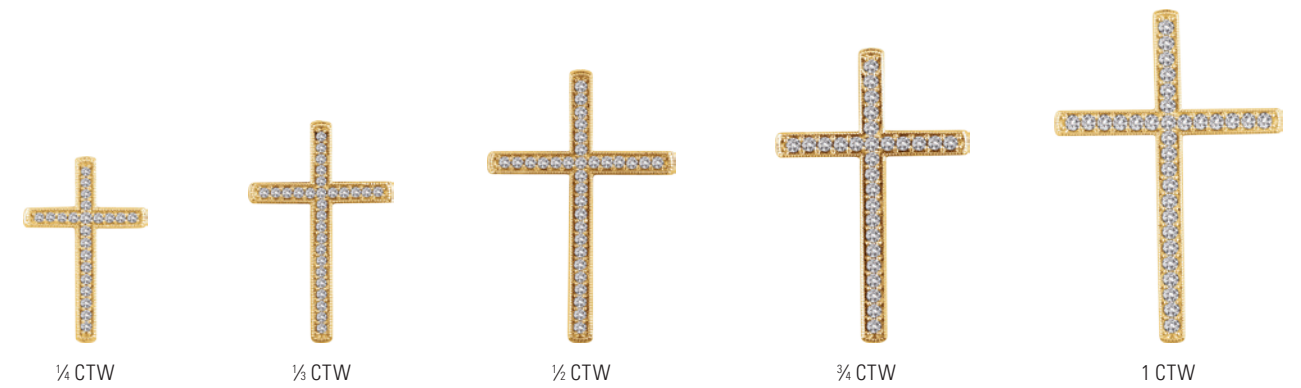

651392
Diamond Cross Pendant
with Hidden Bail
14kt yellow, 545, I1, H+

CTW	1/4	1/3	1/2	3/4	1
mm Dimensions	24.7x12.9	29.4x19.3	36.3x25.2	38.8x25.6	44x30
mm Bail ID	4.6x1.3	5.6x1.3	5.7x1.3	6.4x1.5	7.8x1.5
14kt $	$939	$1,225	$1,615	$2,095	$2,579