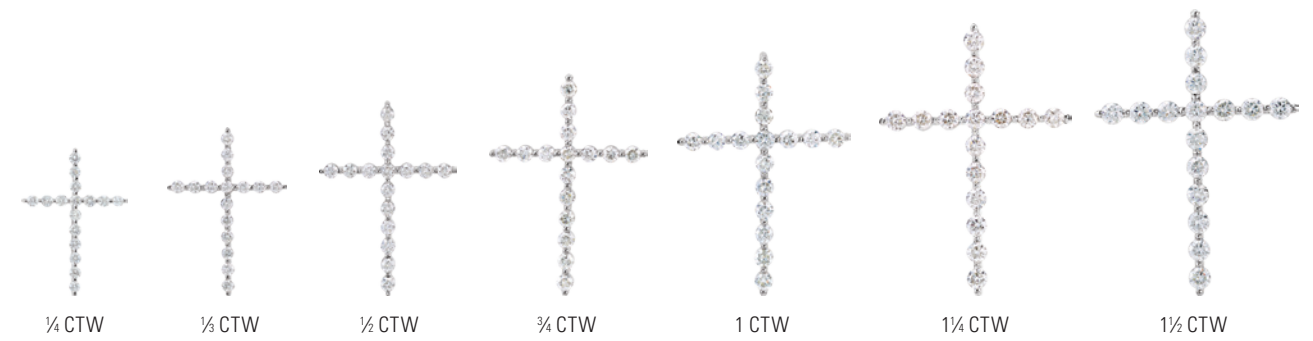

R42307
Diamond Cross Pendant
with Hidden Bail
14kt white, 33, I1, G-H
Mounting #R42307.

CTW	1/4	1/3	1/2	3/4	1	1 1/4	1 1/2
mm Dimensions	19.5x13.9	22.2x15.7	25.7x18.3	29.3x20.9	32x22.8	35.8x25.4	37.3x26.5
mm Bail ID	1.3x1.3	1.3x1.3	1.3x1.3	2.5x1.5	2.5x1.5	2.5x1.5	2.5x1.5
14kt $	$689	$895	$1,229	$1,579	$2,245	$3,215	$3,815