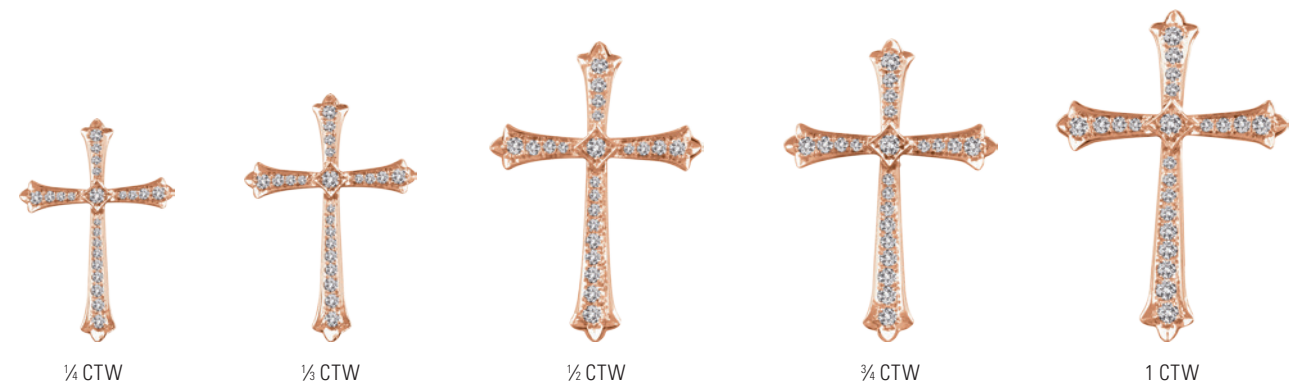

651390
Diamond Cross Pendant
with Hidden Bail
14kt rose, 545, I1, H+

CTW	1/4	1/3	1/2	3/4	1
mm Dimensions	28x20	31.6x22	35.7x25.2	40x28	44.3x31
mm Bail ID	3.3x1.2	4x1.2	4.7x1.2	5.3x1.2	5.8x1.2
14kt $	$1,125	$1,219	$1,739	$2,315	$3,075

Necklaces are sold as pendants with chain. Pendants are sold without chain. See pages 8-81 for our complete line of chains. See pages 969-978 for complete stone information.

Suggested retail prices based on $1,400 gold, $1,600 platinum and $25 silver. Visit stuller.com for our complete product selections and current pricing.