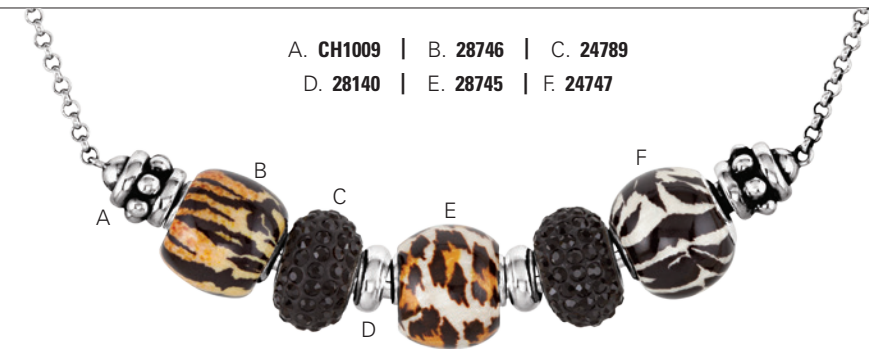

A. CH1009 | B. 28746 | C. 24789
D. 28140 | E. 28745 | F. 24747