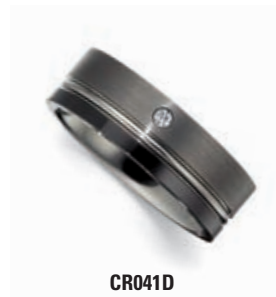

CR041D
8mm Tungsten Band with black ceramic inlay, black, polished and satin-finished, .05 ct tw
$299
Available in sizes 8-12.