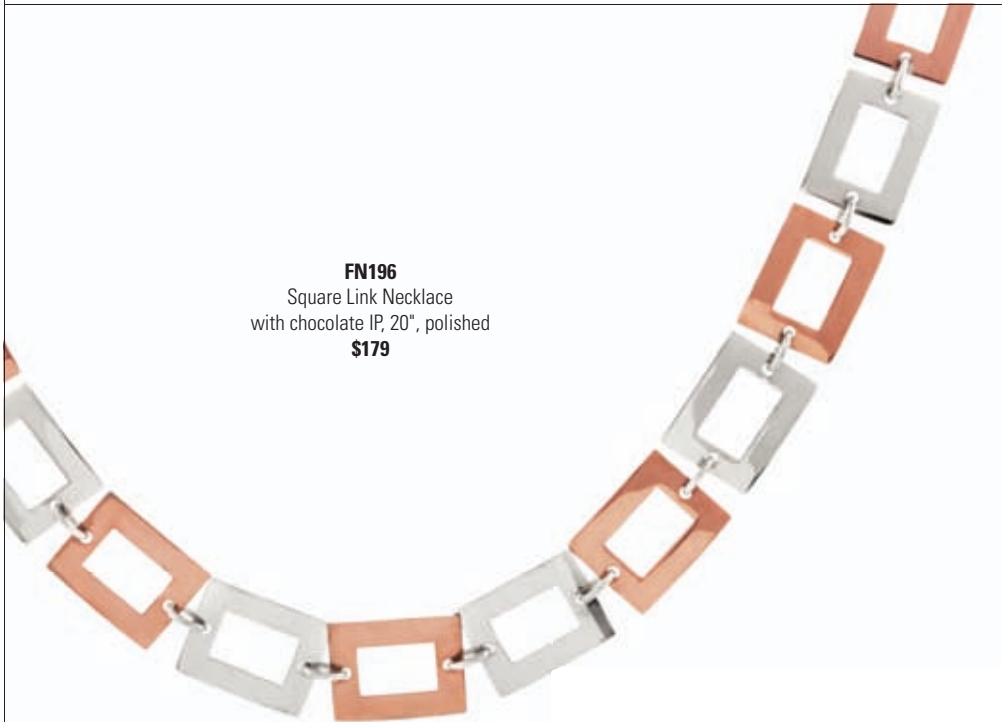

FN199
Oval Link Necklace with rose gold IP,
24", polished
\$139

FB198
Oval Link Bracelet with rose gold IP,
7.5", polished **\$99**

FN103
Necklace with rose gold IP,
40", polished
\$299

FE103
Earrings with rose gold IP,
polished
\$49

FN196
Square Link Necklace
with chocolate IP, 20", polished
\$179

FE196
Square Link Earrings
with chocolate IP, polished
\$59

FB196
Square Link Bracelet
with chocolate IP, 7.5", polished
\$89

FN118
Heart Lariat with 18kt gold plate,
20", polished and satin-finished
\$179