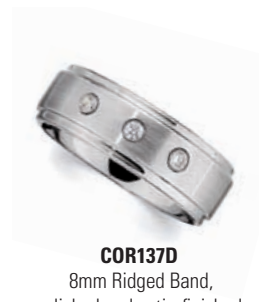

COR130D

COR128

COR107D
7mm Band,
polished,
.05 ct in steel bezel
\$359
Available in sizes 8-12.

COR130D
8mm Ridged Band,
polished and satin-finished,
.05 ct in steel bezel
\$569
Available in sizes 8-13.

COR108D
7mm Ridged Band,
polished and satin-finished,
.10 ct tw in steel bezels
\$449
Available in sizes 8-12.

COR137D
8mm Ridged Band,
polished and satin-finished,
.10 ct tw
\$449
Available in sizes 8-12.

COR136D
8mm Grooved, Ridged Band,
polished and satin-finished,
.05 ct
\$359
Available in sizes 8-12.

COR182D
7mm Grooved, Bevel-edge Band,
satin-finished,
.09 ct tw in steel bezel
\$449
Available in sizes 8-12.