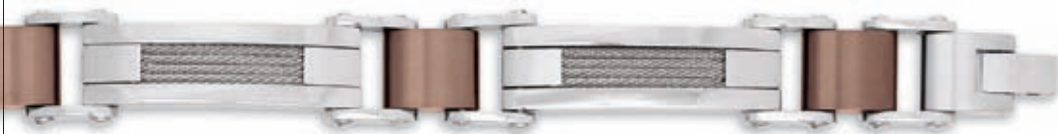

MEN'S COLLECTION

B712
9mm Bracelet, 8.5", polished **\$119**

B407
11mm Bracelet with chocolate IP,
8.5", polished **\$99**

B407
11mm Bracelet with black and
chocolate IP, 8.5", polished **\$139**

B254
9mm Bracelet with chocolate IP cable,
8.5", polished **\$99**