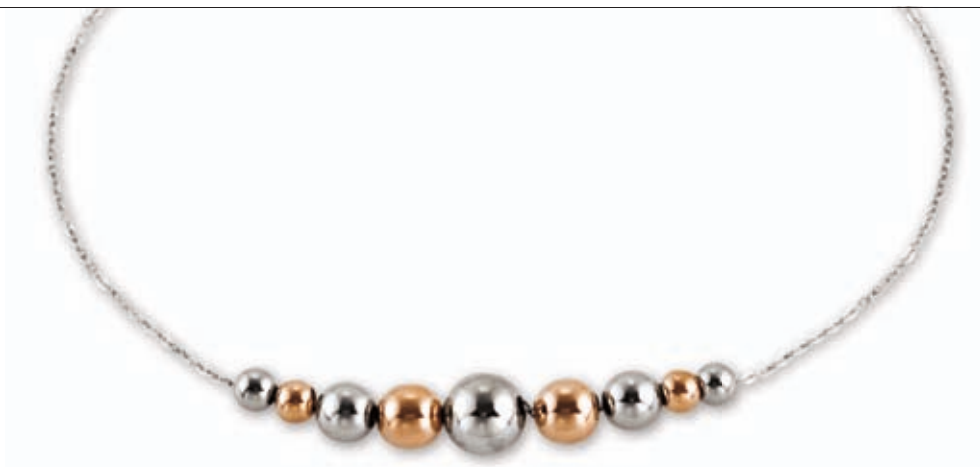

E112 Earring
mm thickness by mm OD
Steel 17mm

Stainless Steel
\$49

Gold IP Stainless Steel
\$59

Rose Gold IP Stainless
\$59

Chocolate IP Stainless Steel
\$59

FN287
Necklace with chocolate IP,
22", polished **\$119**