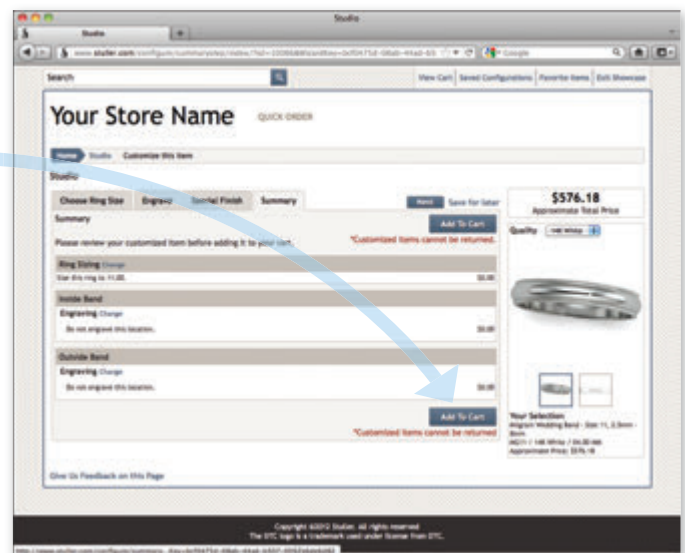

STEP 4:

Review your order. Then click Add to Cart. Check out when you are done or wait until the end of the day to submit all of your orders. You can even schedule it to automatically submit your order at a preset time (located in the settings area).