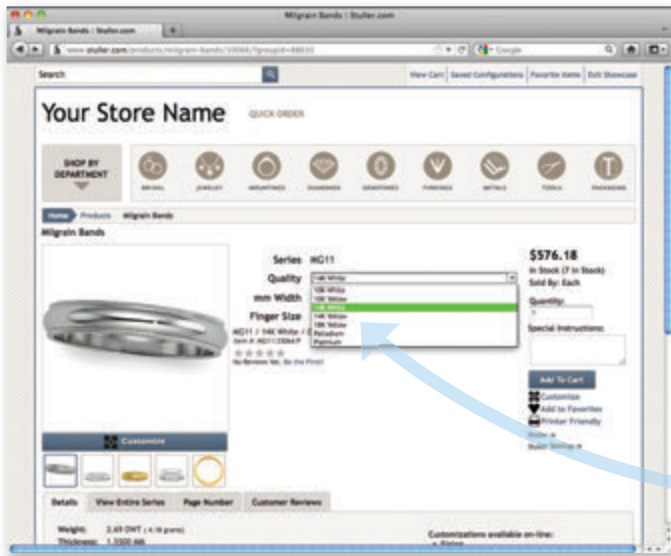

STEP 3:

Help your customer select a ring that reflects his style. This prototype system features a number of different options to assist you in providing exactly what he wants. Once she zeroes in on a particular style, be sure that you are in Stuller Showcase. Then, key the series number (example 51112 or MG) into search box and press enter. The drop down boxes detail your customer's options, so you can work with him to fill in his choices, such as metal quality, finger size, and mm width. Your marked up price updates with each option change.

STEP 4:

Review your order. Then click Add to Cart. Check out when you are done or wait until the end of the day to submit all of your orders. You can even schedule it to automatically submit your order at a preset time (located in the settings area).