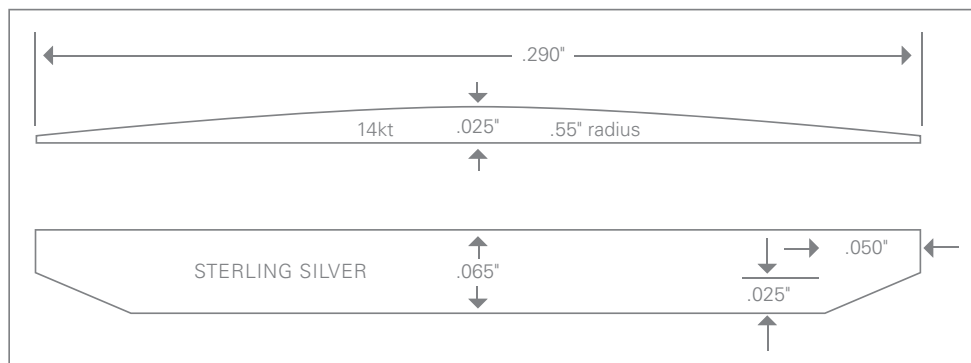

Domed Bands